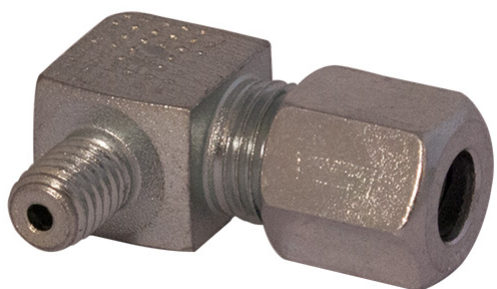

WE – MK/C LL

Product group

600

Adjustable

No

Bulkhead

No

Shape

90°

Part no	Material	Thread 1	Thread 2	Pipe dim. (mm)
61740406	Steel	M 6x1 Male	M 8x0 Male	4
61740408	Steel	M 8x0 Male	M 8x0 Male	4
61740508	Steel	M 8x0 Male	Male	5
61740606	Steel	km 6x1 Male	M 10x1.5 Male	6
61740608	Steel	km 8x0 Male	M 10x1.5 Male	6
61740610	Steel	km 10x1 Male	M 10x1.5 Male	6
61740810	Steel	M 10x1 Male	M 12x1 Male	8