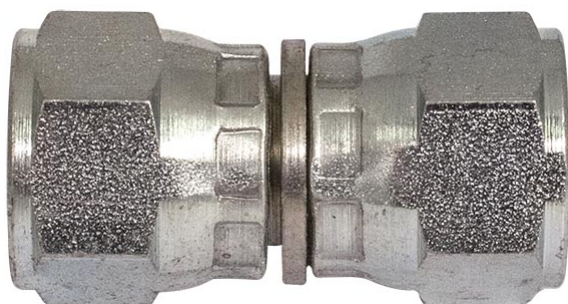

J GI Straight adaptor with JIC 37

Product group	770
Material	Steel
Adjustable	No
Bulkhead	No
Adapter type	JIC
Shape	Straight

Part no	Pipe dim. 1 (mm)	Pipe dim. 2 (mm)	Thread 1	Thread 2	Weight (kg)
76590707	6	6	UN 7/16"-20 Female	UN 7/16"-20 Female	-
76590709	6	10	UN 7/16"-20 Female	UN 9/16"-18 Female	-
76590808	8	8	UN 1/2"-20 Female	UN 1/2"-20 Female	-
76590909	10	10	UN 9/16"-18 Female	UN 9/16"-18 Female	0.05
76591212	12	12	UN 3/4"-16" Female	UN 3/4"-16" Female	0.06
76591414	14, 15, 16	14, 15, 16	UN 7/8"-14 Female	UN 7/8"-14 Female	0.11
76591717	18, 20	18, 20	UN 1 1/16"-12 Female	UN 1 1/16"-12 Female	0.02
76592121	25	25	UN 1 5/16"-12 Female	UN 1 5/16"-12 Female	-