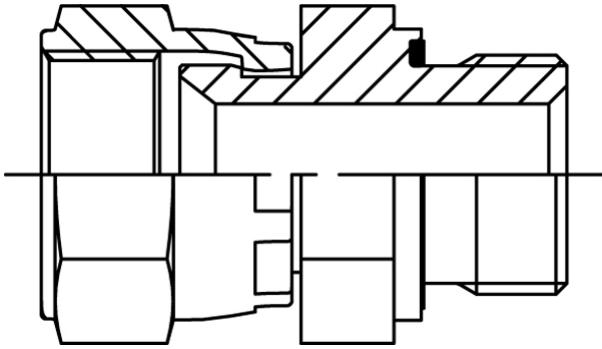

J EVGE-G

Product group

770

Material

Stainless Steel AISI 316

Adjustable

No

Bulkhead

No

Shape

Straight

Adapter type

JIC

Part no	Pipe dim. 1 (mm)	Thread 1	Thread 2	Weight (kg)
79650702	6	UN 7/16"-20 Male	G 1/8" Female	-
79650704	6	UN 7/16"-12 Male	G 1/4" Male	0.03
79650804	8	UN 1/2"-20 Male	G 1/4" Male	0.04
79650904	10	UN 9/16"-18 Male	G 1/4" Male	0.04
79650906	10	UN 9/16"-18 Male	G 3/8" Male	0.06
79651204	12	UN 3/4"-16" Male	G 1/4" Female	-
79651206	12	UN 3/4"-16" Male	G 3/8" Male	0.06
79651208	12	UN 3/4"-16" Male	G 1/2" Male	0.08
79651406	14, 15, 16	UN 7/8"-14 Male	G 3/8" Male	0.08
79651408	14, 15, 16	UN 7/8"-14 Male	G 1/2" Male	0.13
79651708	18, 20	1 1/16"-12 Male	G 1/2" Male	0.17
79651712	18, 20	1 1/16"-12 Male	G 3/4" Male	0.18
79651716	18, 20	1 1/16"-12 Male	G 1" Male	0.24
79652112	25	UN 1 5/16"-12 Male	G 3/4" Male	0.25
79652116	25	UN 1 5/16"-12 Male	G 1" Male	0.29
79652620	30, 32	UN 1 5/8"-12 Male	G 1 1/4" Male	0.5
79653024	38	UN 1 7/8"-12 Male	G 1 1/2" Male	0.68